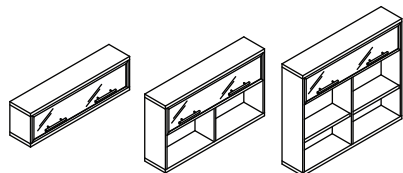

### STORAGE CREDENZA - 500mm Deep x 510mm High

Type	Width									
	700mm	800mm	900mm	1000mm	1100mm	1200mm	1300mm	1400mm	1500mm	
Open Drawers										
Solid Swing Doors										
DVD Storage										

### WALL MOUNTED SHELVES- NO DOORS 250mm Deep

Type	Width									
	700mm	800mm	900mm	1000mm	1100mm	1200mm	1300mm	1400mm	1500mm	
Single Tier (350H)										
Double Tier (700H)										
Triple Tier (1050H)										

### WALL MOUNTED SHELVES- WITH FLIPPER DOORS -250mm Deep

Type	Width									
	700mm	800mm	900mm	1000mm	1100mm	1200mm	1300mm	1400mm	1500mm	
Single Tier (350H)										
Double Tier (700H)										
Triple Tier (1050H)										

### WALL MOUNTED SHELVES- WITH GLASS FLIPPER DOORS -250mm Deep

Type	Width									
	700mm	800mm	900mm	1000mm	1100mm	1200mm	1300mm	1400mm	1500mm	
Single Tier (350H)										
Double Tier (700H)										
Triple Tier (1050H)										