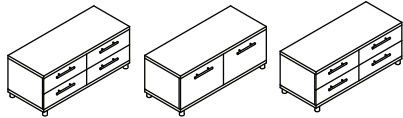

Type	Width									
	700mm	800mm	900mm	1000mm	1100mm	1200mm	1300mm	1400mm	1500mm	
Open Drawers										
Solid Swing Doors										
DVD Storage										

WALL MOUNTED SHELVES- NO DOORS 250mm Deep