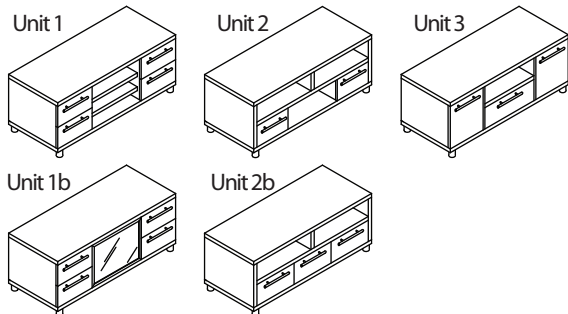

ALL IN ONE ENTERTAINMENT UNITS -500mm Deep x 510mm High

Type	Width							
	1200mm	1300mm	1400mm	1500mm	1600mm	1700mm	1800mm	
Unit 1								
Unit 1 b								
Unit 2								
Unit 2 b								
Unit 3								

p:9813 0200

22 Camberwell Road,
Hawthorn East

www.homeofficemadeeasy.com.au

CREDENZA TOTAL: $.....

HUTCH TOTAL: $.....

OPTIONS: $.....

DELIVERY: $.....

TOTAL: $.....

DELIVERY & INSTALL PRICING

Credenzas	Hutches
1 Module -	1 Module -
2 Modules -	2 Modules -
3 Modules -	3 Modules -
Combined Credenza & Hutch - Subtract $40	
*Charges based on Melbourne metropolitan ground floor only.	
*Add $95 for first floor delivery (Subject to access)	
*$145 surcharge applies for CBD deliveries	

WALL MOUNTING CHECK

Please sign and return the 'Paragon access & equipment check' at time of order. Please speak to one of our sales staff if you are not familiar with this document.

COLOUR OPTIONS

- 1- Polar White
- 2- Parchment
- 3- Wenge
- 4- Black (Dimensions)
- 5- South West Jarrah

All prices and finish options subject to change without notice