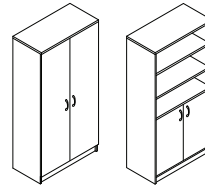

# ECONOMY HOME OFFICE FURNITURE PRICELIST

AUGUST 2011

DESKS 720H		
1200L x 700D	102	
1500L x 750D	101	
1800L x 900D	100	

RETURNS 600D x 720H		
900mm Long	103	
1200mm Long	104SM	

BOW DESKS 900D x 720H		
1800mm Long	124	
2100mm Long	125	

'P' DESKS 2100L x 900D x 720H		
Left Sided 'P'	126L	
Right Sided 'P'	126R	

CWS 1800LHS x 1800RHS x 750D x 720H		
Right Sided Return	104R	
Left Sided Return	104L	

CREDENZAS 450D x 720H		
900mm Long	107	
1500mm Long	106SM	
1800mm Long	106	

FILING CABINETS		
4 Drawer	121	
3 Drawer	122	
2 Drawer	123	

PEDESTALS		
Fixed 1 Drawer/ 1 File	117	
Fixed 3 Drawer	116	
Mobile 2 Drawer/ 1 File	119	
Mobile 2 File	120	
Mobile 4 Drawer	118	

CUPBOARDS 900L x 450D		
1800H	112	
900H	113	
1800H With Half Door	111	

BOOKCASES 900L x 320D		
900H	110	
1200H	109	
1800H	108	

HUTCHES 1080H x 320D		
1500L	105SM	
1800L	105	

HOBBS 425H x 320D		
1500L	128	
1800L	129	

ADDITIONAL SHELVES		
864L x 320D	99	

DELIVERY Flat Pack to Front Door		
Up to 25km		
26km - 50km		
51km - 75km		
Over 75km (Per Km)		
ASSEMBLY		
Pedestal		
Return / Hob		
Desk / Filing Cabinet		
Bookcase		
Corner Workstation		
Credenza / Hutch / Cupboard		